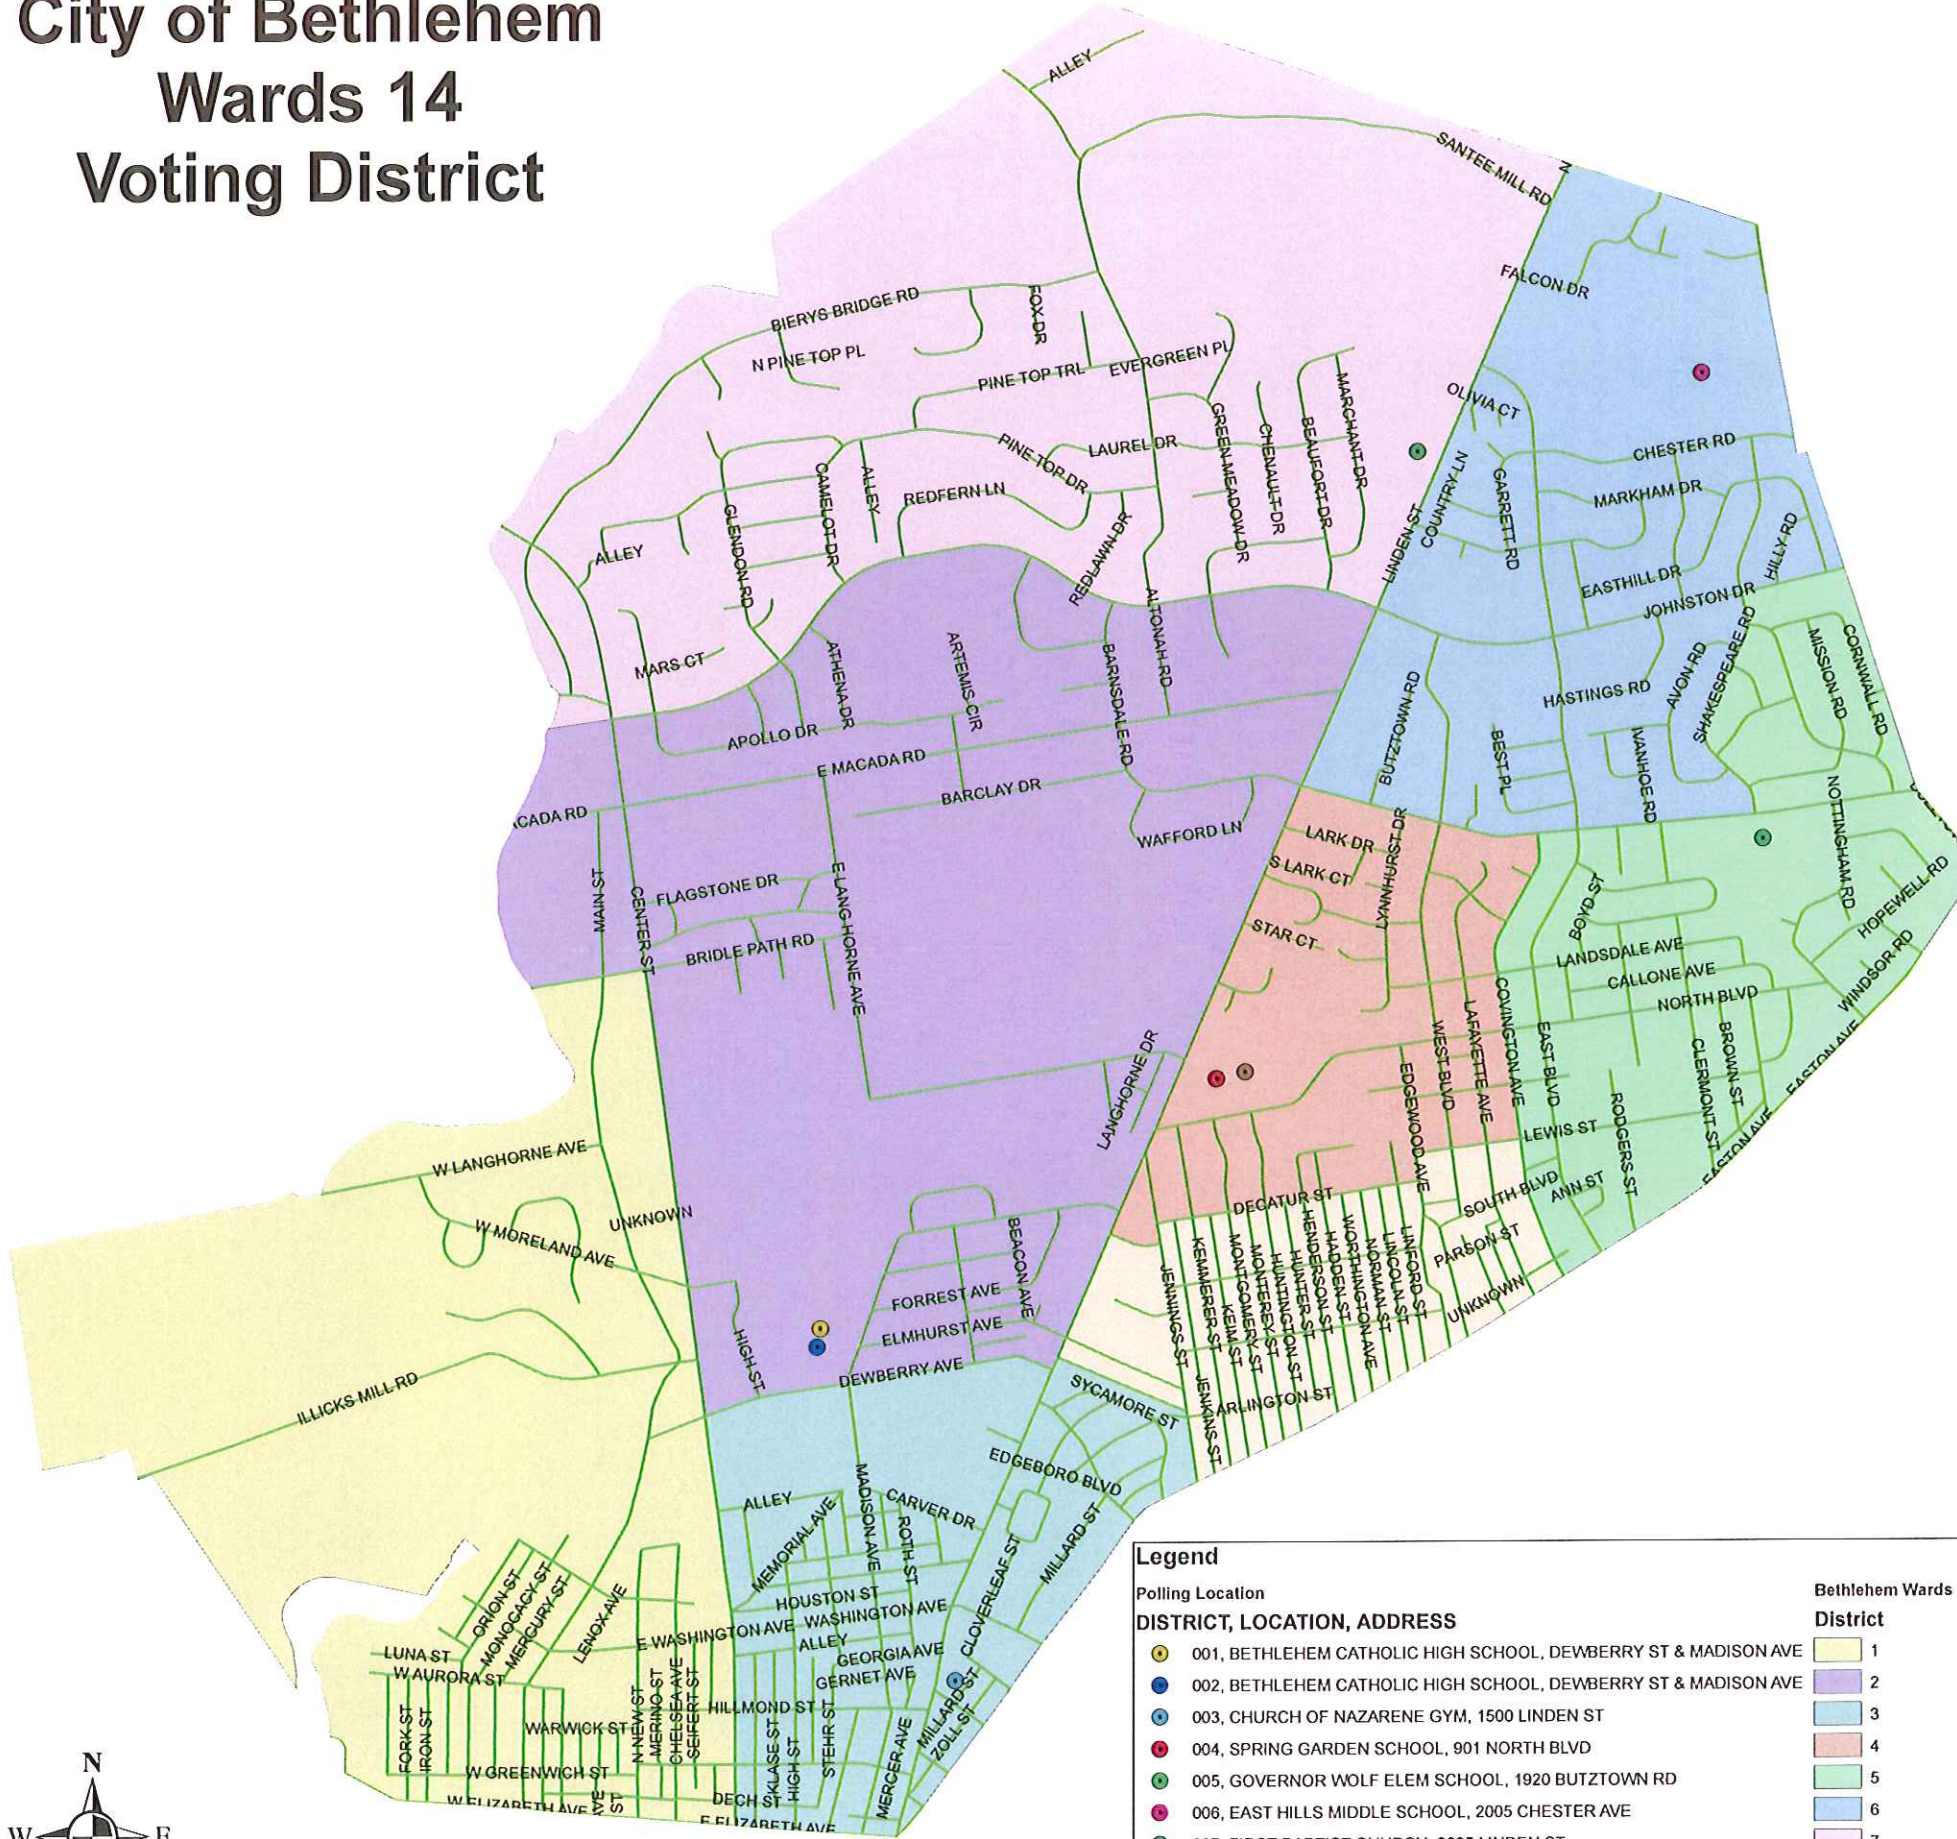

City of Bethlehem Wards 14 Voting District

Legend

● Polling Location

DISTRICT, LOCATION, ADDRESS

- 001, BETHLEHEM CATHOLIC HIGH SCHOOL, DEWBERRY ST & MADISON AVE
- 002, BETHLEHEM CATHOLIC HIGH SCHOOL, DEWBERRY ST & MADISON AVE
- 003, CHURCH OF NAZARENE GYM, 1500 LINDEN ST
- 004, SPRING GARDEN SCHOOL, 901 NORTH BLVD
- 005, GOVERNOR WOLF ELEM SCHOOL, 1920 BUTZTOWN RD
- 006, EAST HILLS MIDDLE SCHOOL, 2005 CHESTER AVE
- 007, FIRST BAPTIST CHURCH, 3235 LINDEN ST
- 008, SPRING GARDEN SCHOOL, 901 NORTH BLVD

— Roads

Bethlehem Wards 14

District

- 1
- 2
- 3
- 4
- 5
- 6
- 7
- 8

STREET	District
BRIDLE PATH RD	1
CENTER ST	1
CHESEA AVE	1
CORONA ST	1
CORTLAND ST	1
DECH ST	1
DEWBERRY AVE	1
E ELIZABETH AVE	1
E GREENWICH ST	1
E MORELAND AVE	1
E TAURUS ST	1
E WASHINGTON AVE	1
FORK ST	1
GEISSINGER ST	1
HESPERUS ST	1
HILLMOND ST	1
HOUSTON ST	1
ILICKS MILL RD	1
IRON ST	1
LENOX AVE	1
LORAIN AVE	1
LUNA ST	1
MAIN ST	1
MAUCH CHUNK RD	1
MEMORIAL AVE	1
MERCURY ST	1
MERINO ST	1
MONNCACY ST	1
MONOCACY CREEK RD	1
MONOCACY ST	1
MOORE ST	1
N NEW ST	1
ORION ST	1
OVERLOOK DR	1
PLAINFIELD AVE	1
RADLEY ST	1
SCHOENERSVILLE RD	1
SCHOOL ST	1
SEIFERT ST	1
SHIPMAN ST	1
W AURORA ST	1
W GREENWICH ST	1
W LANGHORNE AVE	1
W MORELAND AVE	1
W PHOENIX ST	1
W TAURUS ST	1
W WASHINGTON AVE	1
WARWICK ST	1
WHARTON LN	1
WOODLARK CIR	1

STREET	District
ALTONAH RD	2
APOLLO DR	2
ARTEMIS DR	2
ATHENA DR	2
BARCLAY DR	2
BARNSDALE RD	2
BARRYMORE LN	2
BEACON AVE	2
BEAUFORT DR	2
BRIARWOOD PL	2
BRIDLE PATH PL	2
BUCKINGHAM DR	2
BUTZTOWN RD	2
CAMELOT DR	2
CENTER ST	2
CONCORD AVE	2
DECATUR ST	2
DEWBERRY AVE	2
E LANG HORNE AVE	2
E MACADA RD	2
E MORELAND AVE	2
ELMHURST AVE	2
FLAGSTONE DR	2
FORREST AVE	2
GLENDON RD	2
GREENWOOD AVE	2
HERCULES DR	2
HIGH ST	2
ILICKS MILL RD	2
JENNINGS ST	2
JOHNSTON DR	2
LANGHORNE DR	2
LARK DR	2
LINDEN ST	2
MADISON AVE	2
MAIN ST	2
NORTH BLVD	2
PATERNOSTER ST	2
POWDER MILL CIR	2
REDFERN LN	2
REDLAWN DR	2
S LARK CT	2
SHERWOOD RD	2
STAR CT	2
VERA CIR	2
W MACADA RD	2
WAFFORD LN	2
WAGON WHEEL RD	2
WALKER PL	2
WESTBURY DR	2
WINDING WAY	2
WOODCREST AVE	2
WOODSTOCK DR	2

STREET	District
ARLINGTON ST	3
BEECH ST	3
BURNSIDE ST	3
CARVER DR	3
CENTER ST	3
CLOVERLEAF ST	3
CONCORD AVE	3
DECH ST	3
DEWBERRY AVE	3
E CLOVERLEAF ST	3
E ELIZABETH AVE	3
E GREENWICH ST	3
E WASHINGTON AVE	3
EASTON AVE	3
EDGEBORO BLVD	3
GAINES ST	3
GEORGIA AVE	3
GERNET AVE	3
GERNET ST	3
GRENADIER BLVD	3
HAMILTON AVE	3
HICKORY ST	3
HIGH ST	3
HILLMOND ST	3
HOMER ST	3
HOTTLE AVE	3
HOUSTON ST	3
JEFFERSON AVE	3
JENNINGS ST	3
JUNIPER ST	3
KLASE ST	3
LARCHMONT ST	3
LINDEN ST	3
MADISON AVE	3
MELROSE AVE	3
MEMORIAL AVE	3
MERCER AVE	3
MERCER ST	3
MILLARD ST	3
MONTROSE AVE	3
ORCHARD LN	3
PATERNOSTER ST	3
ROTH ST	3
STECKEL ST	3
STHR ST	3
SYCAMORE ST	3
W CLOVERLEAF ST	3
WASHINGTON AVE	3
WOODLAWN AVE	3
ZOLL ST	3