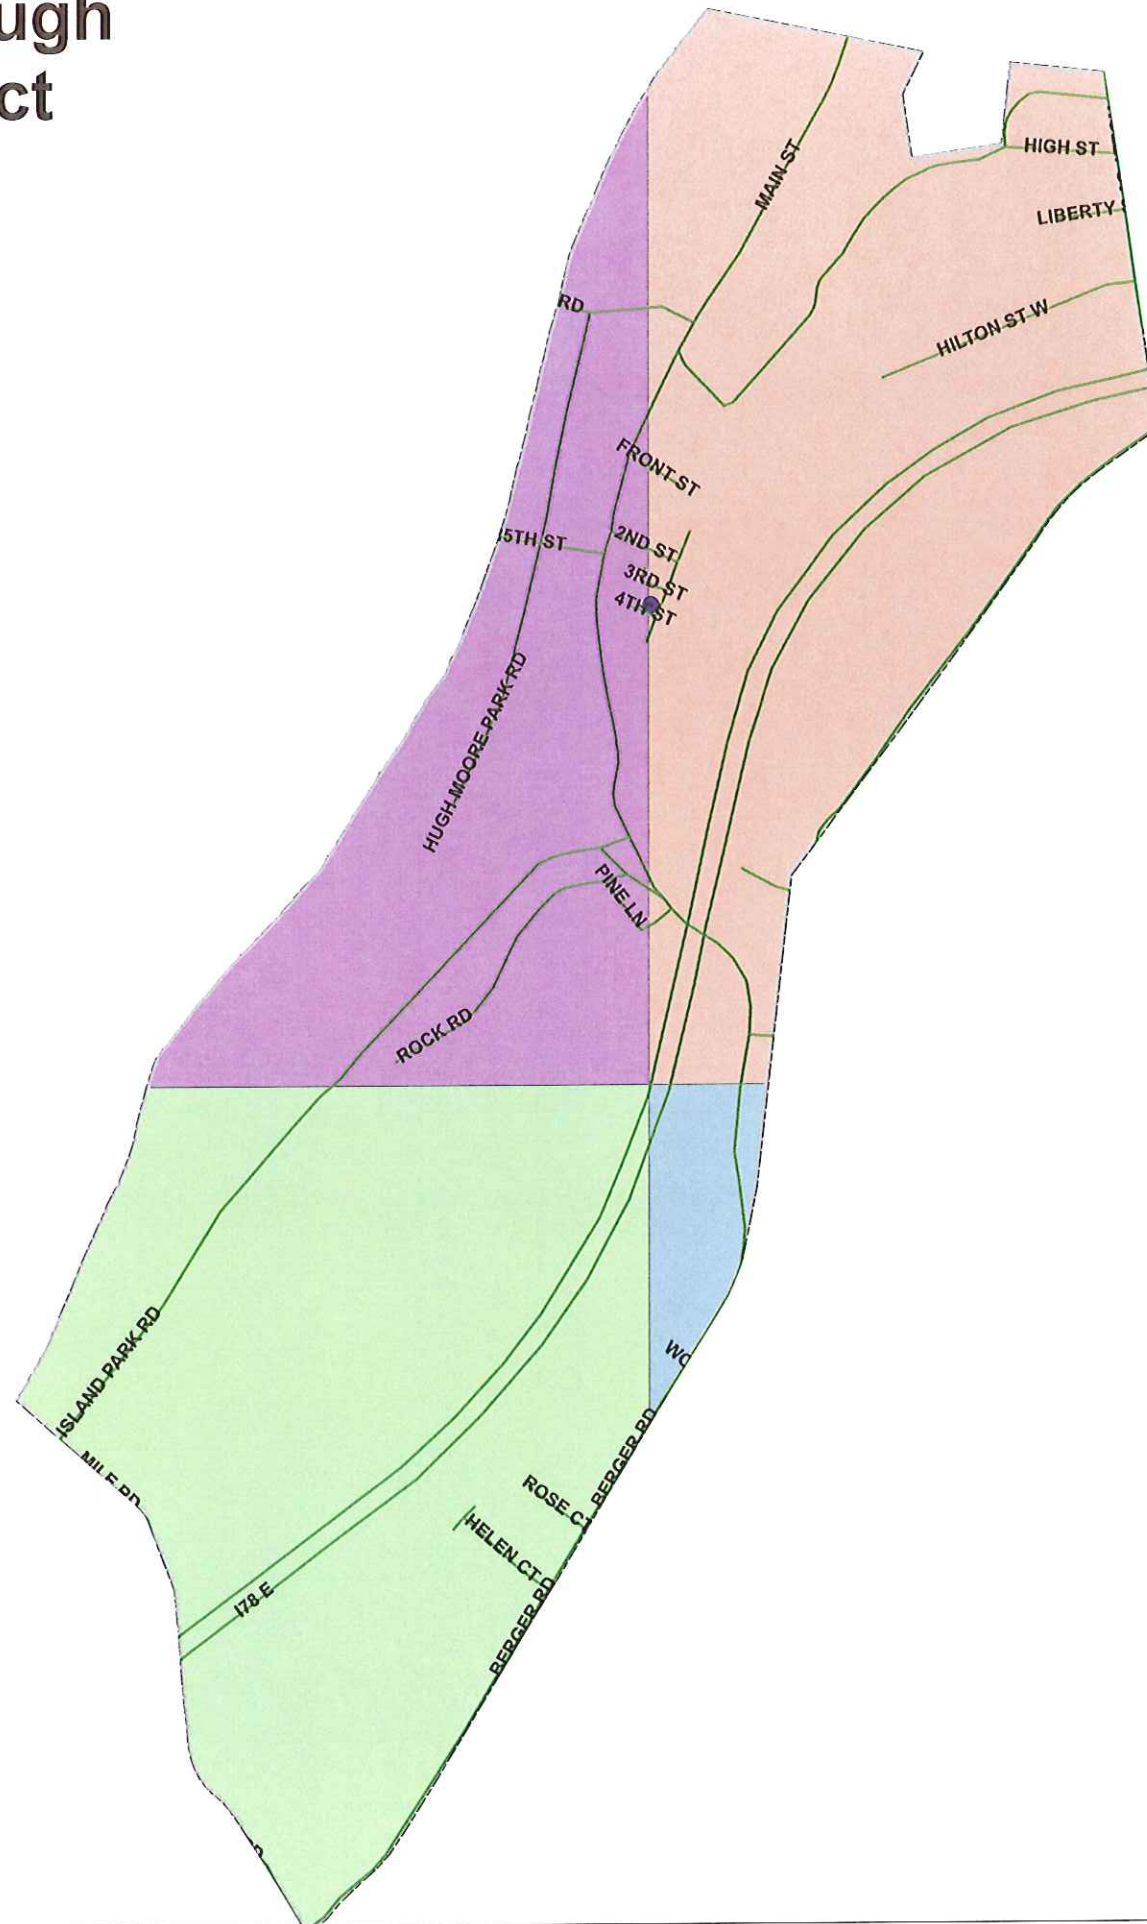

# Glendon Borough Voting District

## Legend

— Roads

● Polling Location - Borough Hall, 4th & Franklin Streets

## Tile

- N7
- N8
- O7
- O8

STREET	Tile
BERGER RD	N7
DIEHL RD	N7
HELEN CT	N7
INDUSTRIAL DR	N7
ISLAND PARK RD	N7
MILE RD	N7
ROSE CT	N7

STREET	Tile
BERGER RD	O7
DIEHL RD	O7
WOTTRINGS MILL	O7

STREET	Tile
2ND ST	N8
3RD ST	N8
4TH ST	N8
BERGER RD	N8
FRANKLIN ST	N8
FRONT ST	N8
HIGH ST	N8
HILL RD	N8
HUGH MOORE PARK RD	N8
ISLAND PARK RD	N8
MAIN ST	N8
PINE LN	N8
ROCK RD	N8
S 25TH ST	N8
WILLOW ST	N8

STREET	Tile
2ND ST	O8
3RD ST	O8
4TH ST	O8
BERGER RD	O8
CINDER DUMP RD	O8
CRESCENT ST	O8
FRANKLIN ST	O8
FRONT ST	O8
HIGH ST	O8
HILL RD	O8
HILTON ST	O8
HILTON ST W	O8
HOLLY ST	O8
INDUSTRIAL DR	O8
LIBERTY ST	O8
MAIN ST	O8
MORVALE RD	O8
PINE LN	O8
WILLOW ST	O8
WOTTRINGS MILL RD	O8