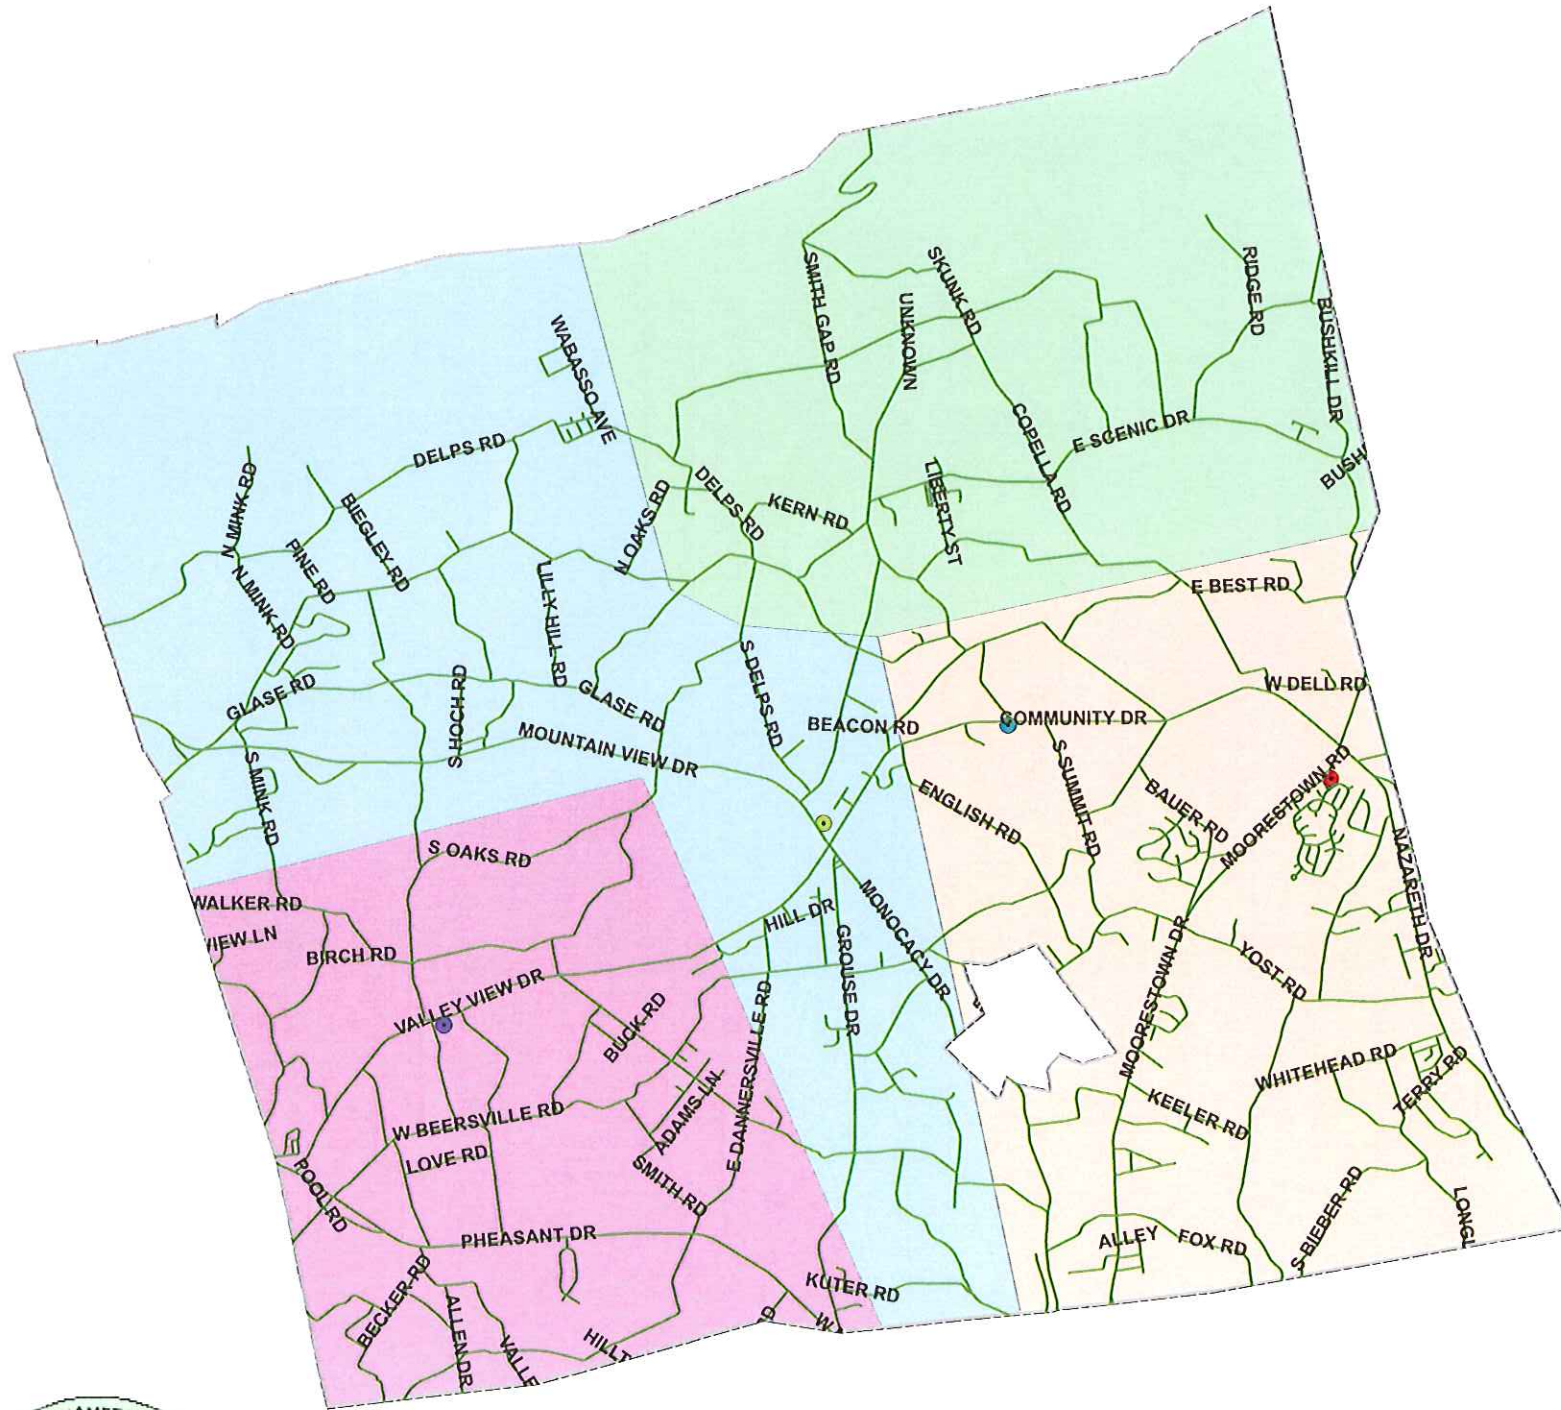

# Moore Township Voting District

**Legend**

— Street

● Polling Location

**LOCATION, ADDRESS**

- EMMANUEL CHURCH SCHOOL HALL, 3175 VALLEY VIEW DR
- KLECKNERSVILLE RANGERS VOL BLD, 2718 MOUNTAIN VIEW DR
- STAR GRANGE HALL, ROUTE 512
- TOWNSHIP MUNICIPAL BLDG, 2491 COMMUNITY DR