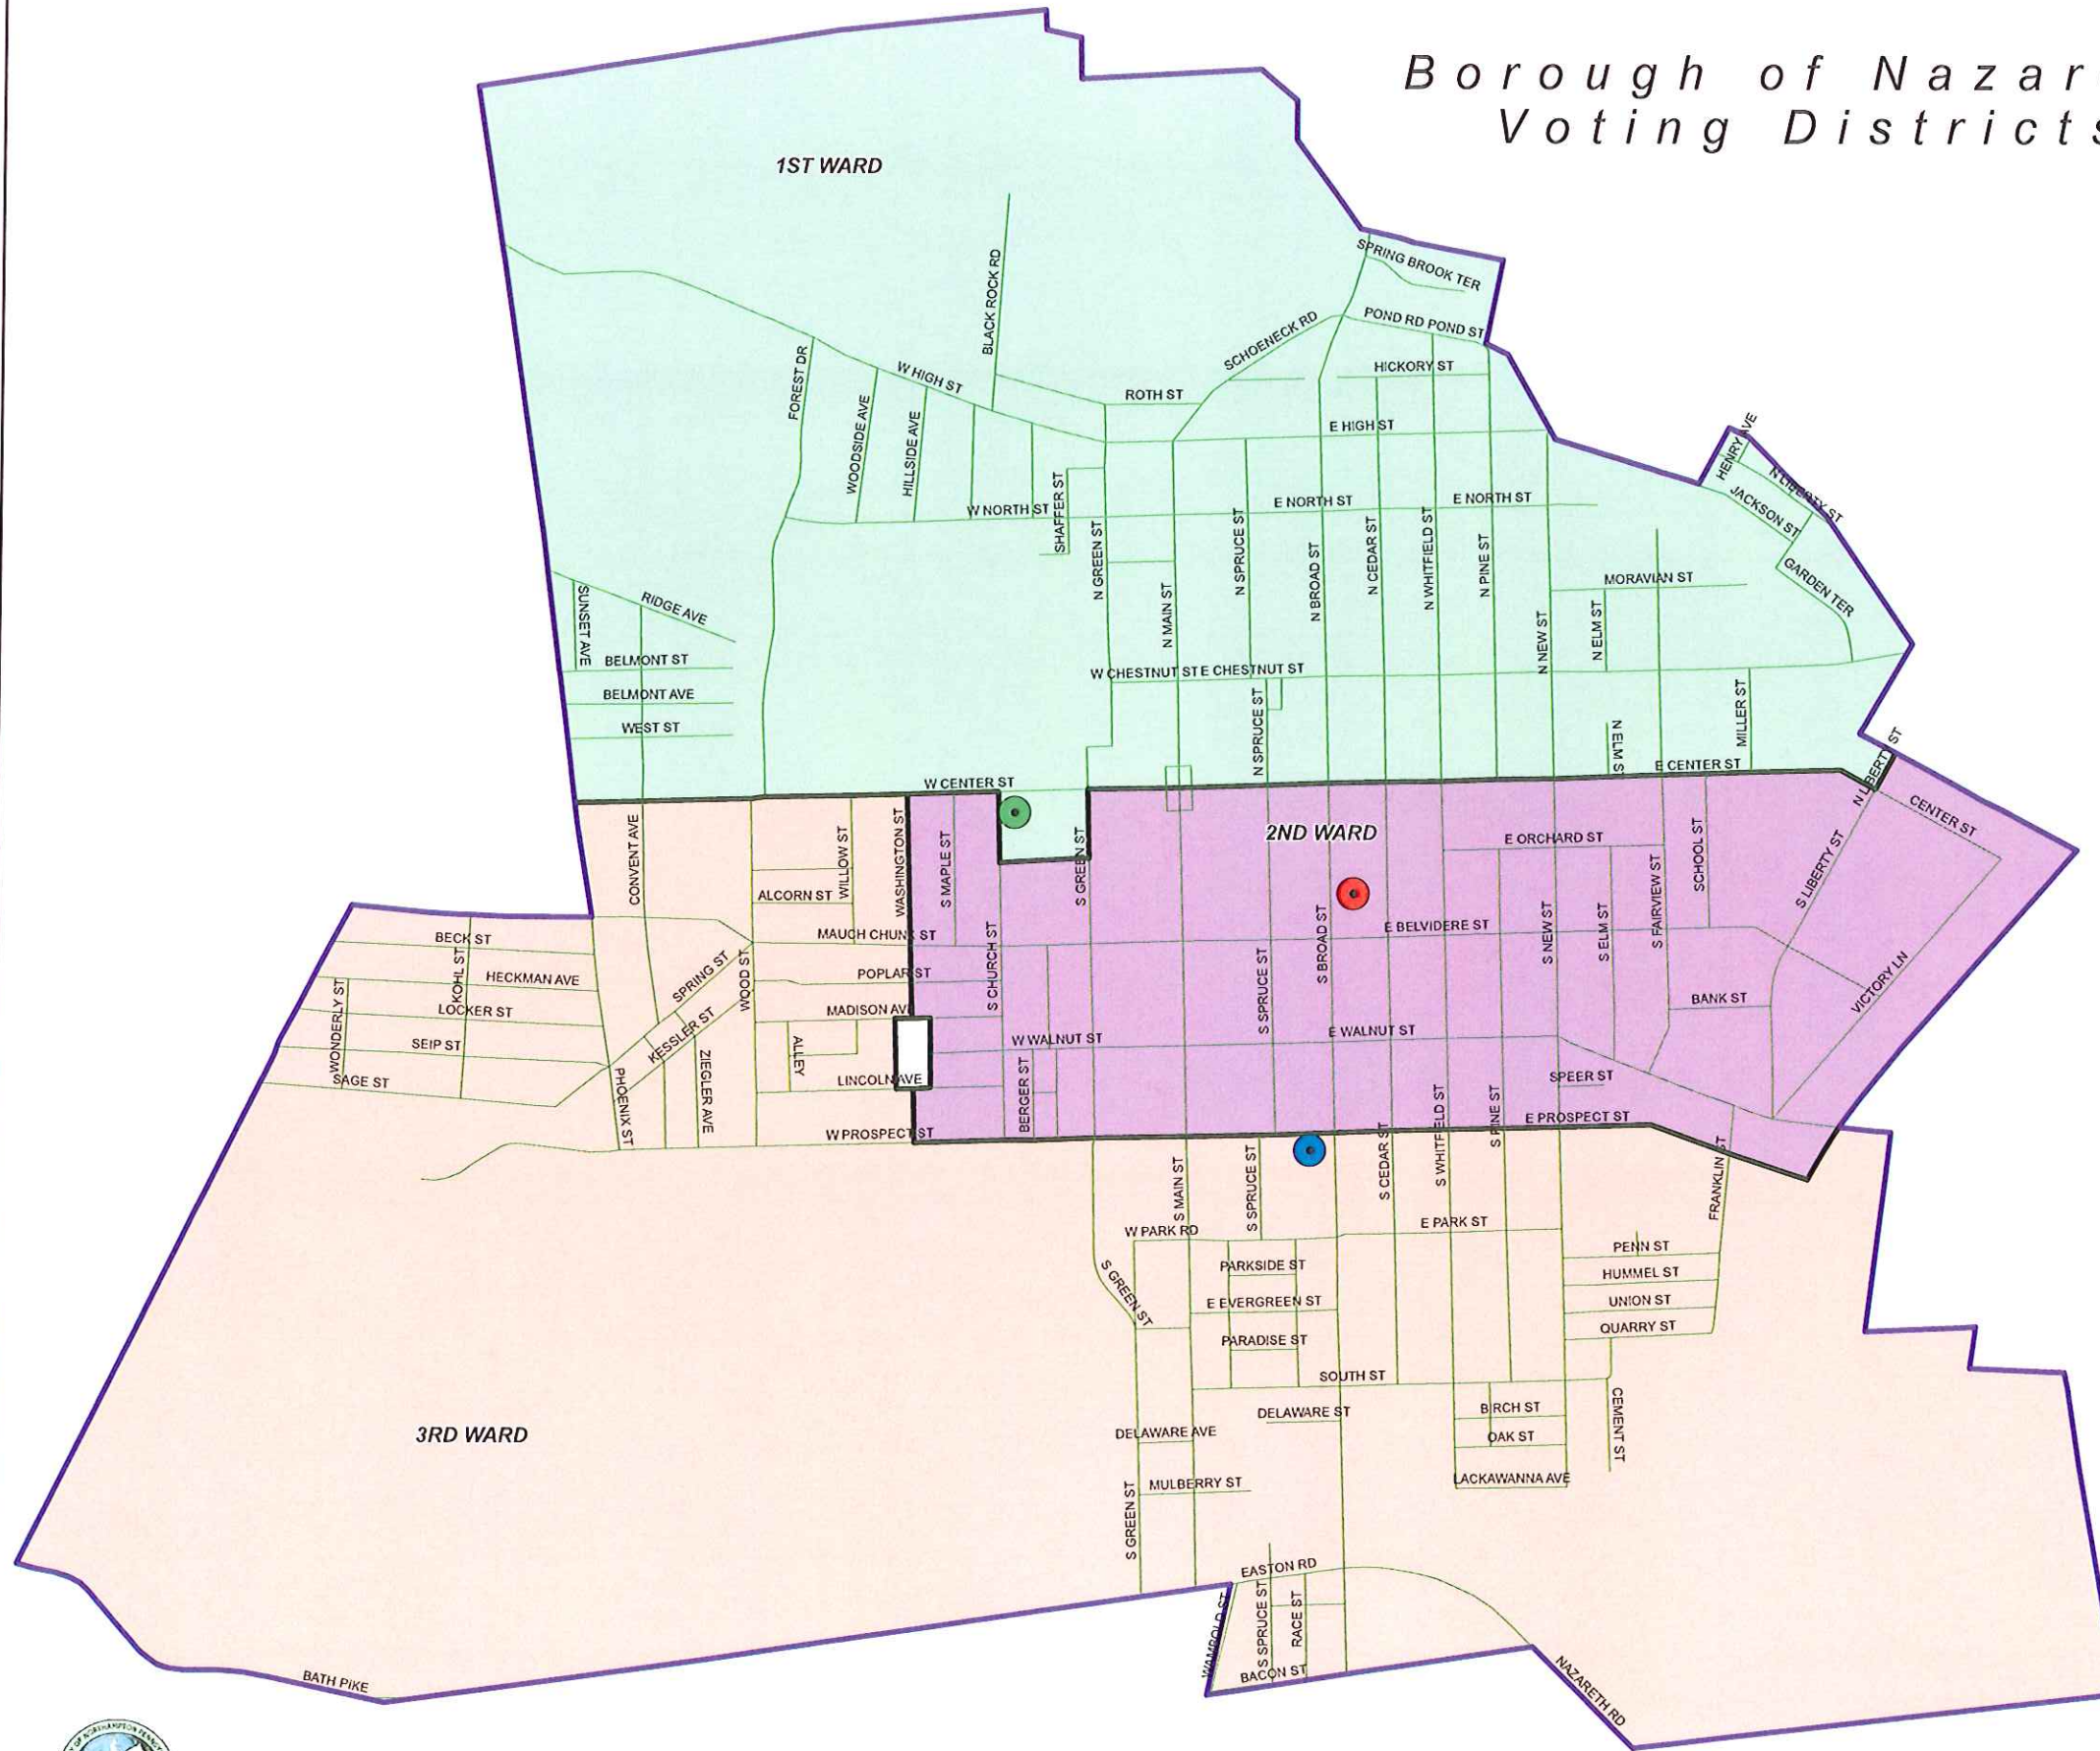

# Borough of Nazareth Voting Districts

1ST WARD STREET NAME	2ND WARD STREET NAME	3RD WARD STREET NAME
BELMONT AVE	BANK ST	ALCORN ST
BLACK ROCK RD	BERGER ST	BACON ST
CONVENT AVE	CENTER ST	BATH PIKE
E CENTER ST	E BELVIDERE ST	BECK ST
E HIGH ST	E CENTER ST	BIRCH ST
E NORTH ST	E ORCHARD ST	CEMENT ST
EAST LAWN RD	E PROSPECT ST	CHERRY AVE
FOREST DR	E WALNUT ST	CONVENT AVE
FOREST DR	FRANKLIN ST	DELAWARE AVE
GARDEN TER	LINCOLN AVE	DELAWARE ST
GEORGE AVE	LINCOLN ST	E EVERGREEN ST
GREENWOOD AVE	MADISON AVE	E PARK ST
HENRY AVE	MAUCH CHUNK ST	E PROSPECT ST
HICKORY ST	N LIBERTY ST	EASTON RD
HIGH ST	POPLAR ST	ELM ST
HILLSIDE AVE	PROGRESS ST	FRANKLIN ST
JACKSON ST	S BROAD ST	HECKMAN AVE
LOCUST ST	S CEDAR ST	HUMMEL ST
MILLER ST	S CHURCH ST	KESSLER ST
MORAVIAN ST	S ELM ST	KOHL ST
N BROAD ST	S FAIRVIEW ST	LACKAWANNA AVE
N CEDAR ST	S GREEN ST	LINCOLN AVE
N CHURCH ST	S LIBERTY ST	LINCOLN AVE
N CONVENT AVE	S MAIN ST	LINCOLN AVE
N ELM ST	S MAPLE ST	LOCKER ST
N FAIRVIEW ST	S NEW ST	MADISON AVE
N GREEN ST	S PINE ST	MAUCH CHUNK ST
N LIBERTY ST	S SPRUCE ST	MEESER ST
N MAIN ST	S WHITFIELD ST	MULBERRY ST
N NEW ST	SCHOOL ST	MULBERRY ST
N PINE ST	SPEER ST	NAZARETH RD
N SPRUCE ST	VICTORY LN	OAK ST
N WHITFIELD ST	W CENTER ST	ORCHARD ST
NELM ST	W PROSPECT ST	PARADISE ST
NELM ST	W WALNUT ST	PENN ST
NELM ST	WASHINGTON ST	PHOENIX ST
NELM ST		PHOENIX ST
NELM ST		PHOENIX ST
NELM ST		POPLAR ST
NELM ST		QUARRY ST
NELM ST		RACE ST
NELM ST		S BROAD ST
NELM ST		S CEDAR ST
NELM ST		S GREEN ST
NELM ST		S MAIN ST
NELM ST		S NEW ST
NELM ST		S PINE ST
NELM ST		S SPRUCE ST
NELM ST		S WHITFIELD ST
NELM ST		SAGE ST
NELM ST		SOUTH ST
NELM ST		SOUTH ST
NELM ST		SPRING ST
NELM ST		UNION ST
NELM ST		W CENTER ST
NELM ST		W EVERGREEN ST
NELM ST		W PARK RD
NELM ST		W PROSPECT ST
NELM ST		W WALNUT ST
NELM ST		WAMBOLD ST
NELM ST		WASHINGTON ST
NELM ST		WILLOW ST
NELM ST		WONDERLY ST
NELM ST		WOOD ST
NELM ST		ZIEGLER AVE

### Voting Districts