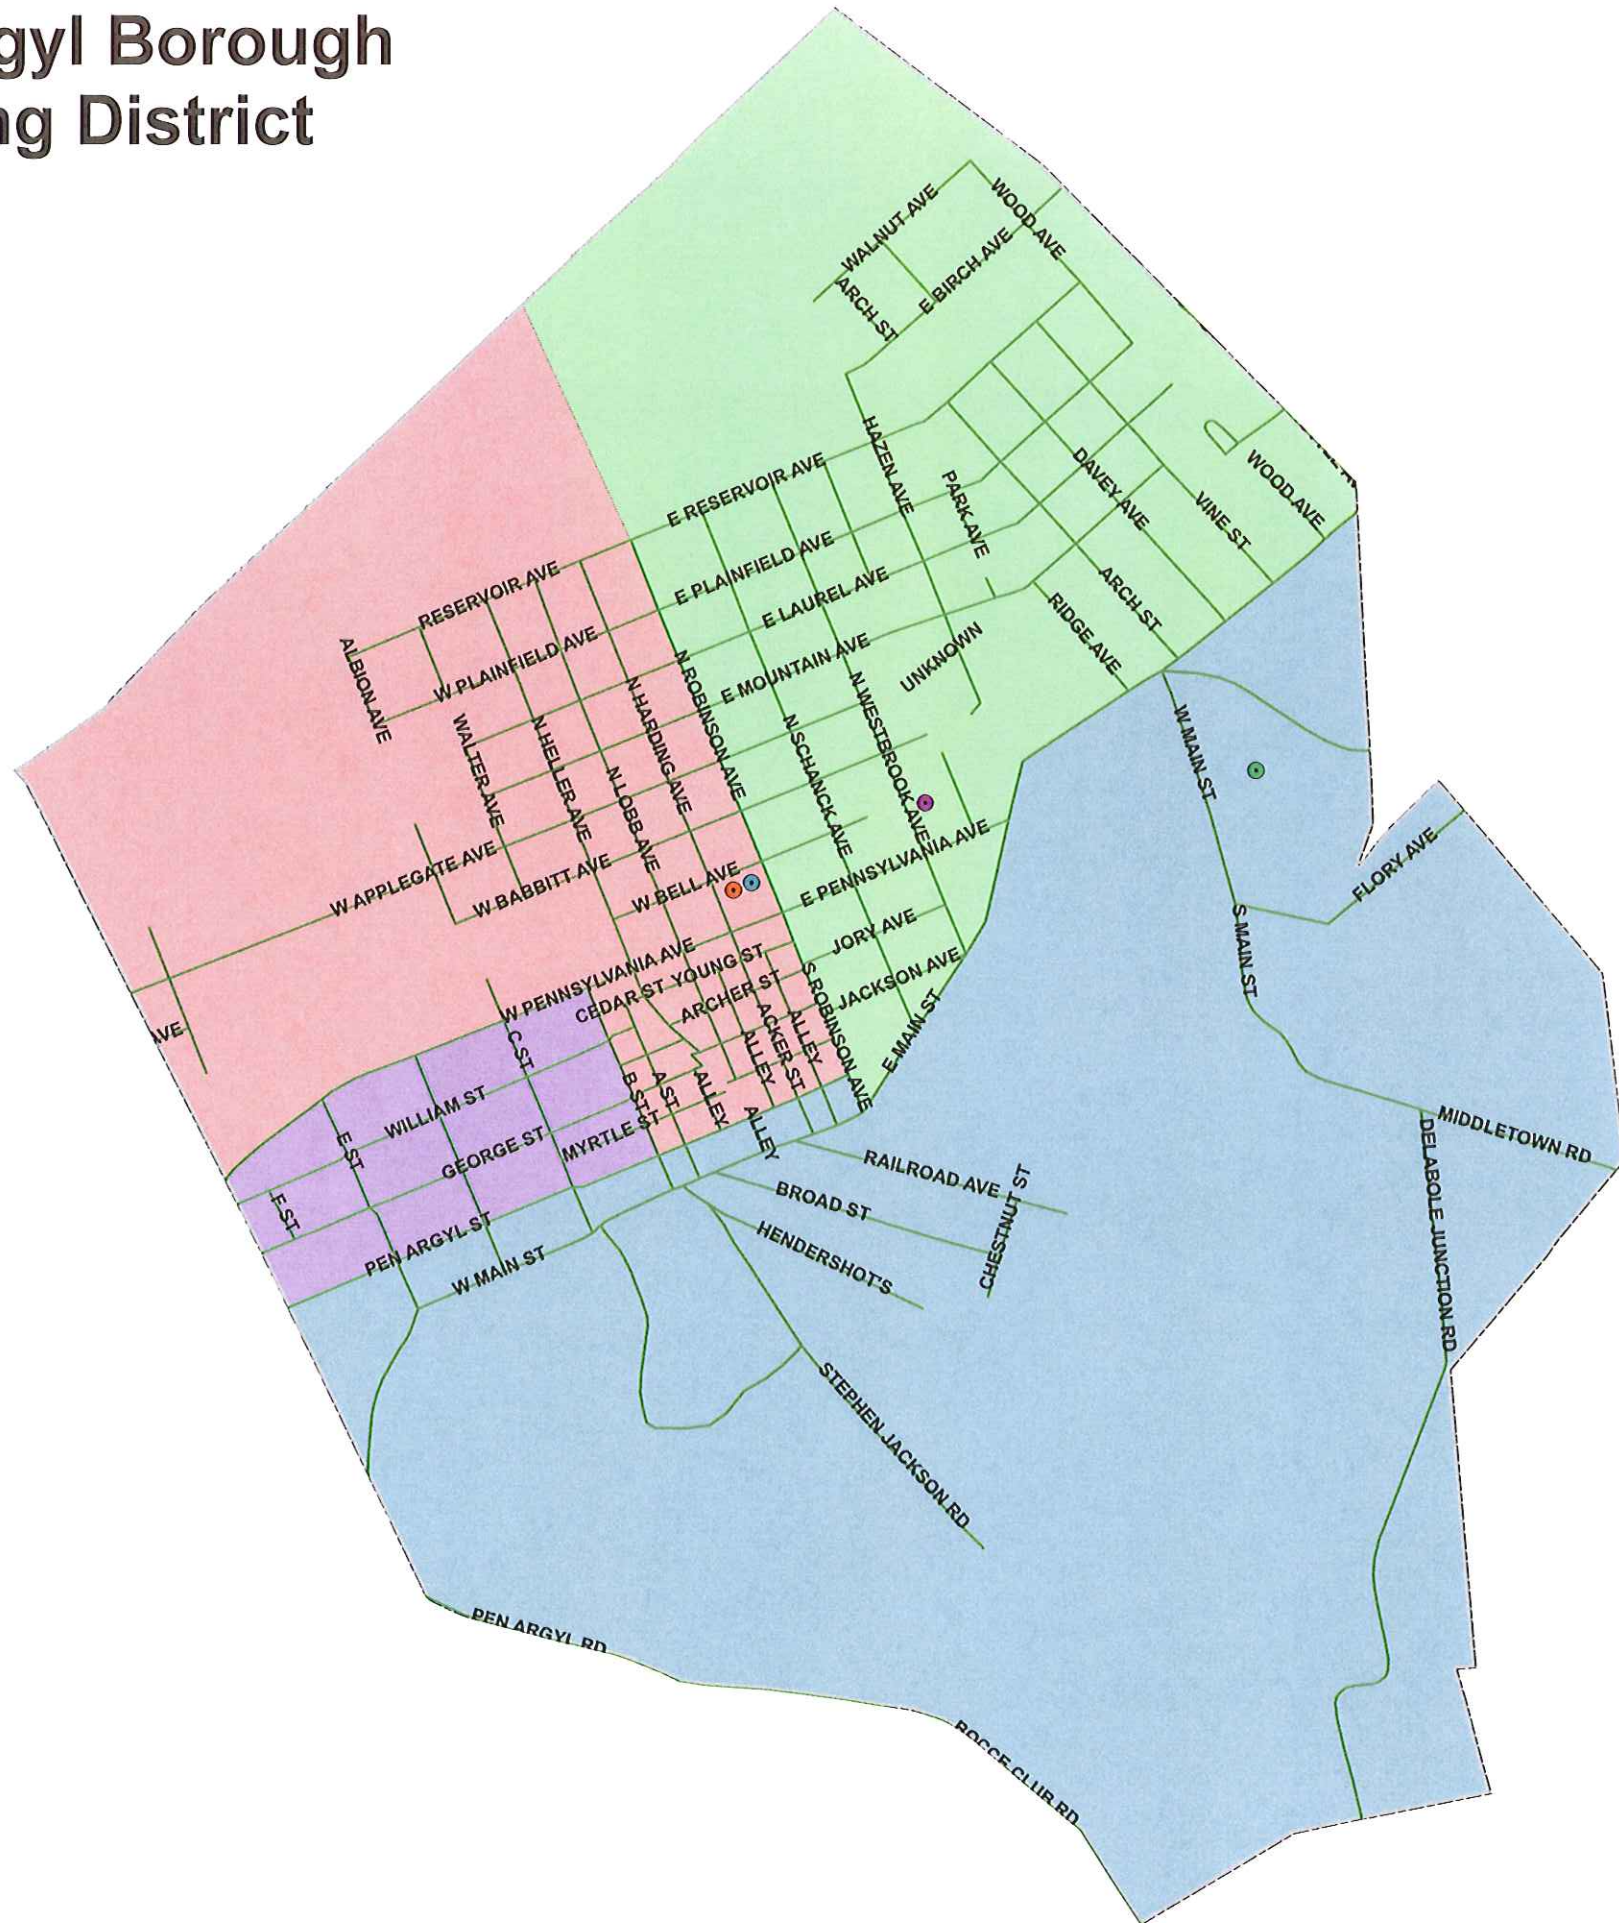

Pen Argyl Borough Voting District

STREET	Ward
A ST	1
ACKER ST	1
ALBION COMMONS RD	1
ARCH ST	1
B ST	1
BLUE VALLEY DR	1
BOCCE CLUB RD	1
BROAD ST	1
C ST	1
CHESTNUT ST	1
DAVEY AVE	1
DELABOLE JUNCTION RD	1
E MAIN ST	1
E PENNSYLVANIA AVE	1
E ST	1
FLORY AVE	1
FLORY ST	1
HENDERSHOT'S	1
JACKSON AVE	1
MIDDLETOWN RD	1
PEN ARGYL RD	1
PEN ARGYL ST	1
RAILROAD AVE	1
RIDGE AVE	1
S MAIN ST	1
S ROBINSON AVE	1
S SCHANCK AVE	1
S WESTBROOK AVE	1
SAVERCOOL AVE	1
STEPHEN JACKSON RD	1
VINE ST	1
W MAIN ST	1
WOOD AVE	1

STREET	Ward
STREET	4
B ST	4
C ST	4
CEDAR ST	4
E DY	4
F ST	4
GEORGE ST	4
MYRTLE ST	4
PEN ARGYL ST	4
SAVERCOOL AVE	4
SHORT ST	4
SPRUCE ST	4
W PENNSYLVANIA AVE	4
WILLIAM ST	4

STREET	Ward
ARCH ST	2
ARCHER ST	2
BEILER ST	2
BLUE VALLEY DR	2
DAVEY AVE	2
E APPLGATE AVE	2
E BABBITT AVE	2
E BELL AVE	2
E BIRCH AVE	2
E LAUREL AVE	2
E MAIN ST	2
E MOUNTAIN AVE	2
E PENNSYLVANIA AVE	2
E PLAINFIELD AVE	2
E RESERVOIR AVE	2
GEORGE ST	2
GUS ST	2
HAZEN AVE	2
JACKSON AVE	2
JORY AVE	2
N MOYER AVE	2
N ROBINSON AVE	2
N SCHANCK AVE	2
N WESTBROOK AVE	2
NOTTLE AVE	2
PARK AVE	2
PEN ARGYL ST	2
RESERVOIR AVE	2
RIDGE AVE	2
S ROBINSON AVE	2
S SCHANCK AVE	2
S WESTBROOK AVE	2
VERONA DR	2
VINE ST	2
W APPLGATE AVE	2
W BABBITT AVE	2
W BELL AVE	2
W LAUREL AVE	2
W MAIN ST	2
W MOUNTAIN AVE	2
W PENNSYLVANIA AVE	2
W PLAINFIELD AVE	2
WALNUT AVE	2
WOOD AVE	2
YOUNG ST	2

Legend

— Street

● Polling Location

WARD, LOCATION, ADDRESS

- 1, PEN ARGYL PARK COMMUNITY CEN, RT 512 & MAIN ST
- 2, ST JOHNS EVAN LUTH CHURCH, 12 N WESTBROOK AVE
- 3, LOOKOUT FIRE CO, 13 N ROBINSON AVE
- 4, LOOKOUT MUNICIPAL BLDG, 13 N ROBINSON AVE