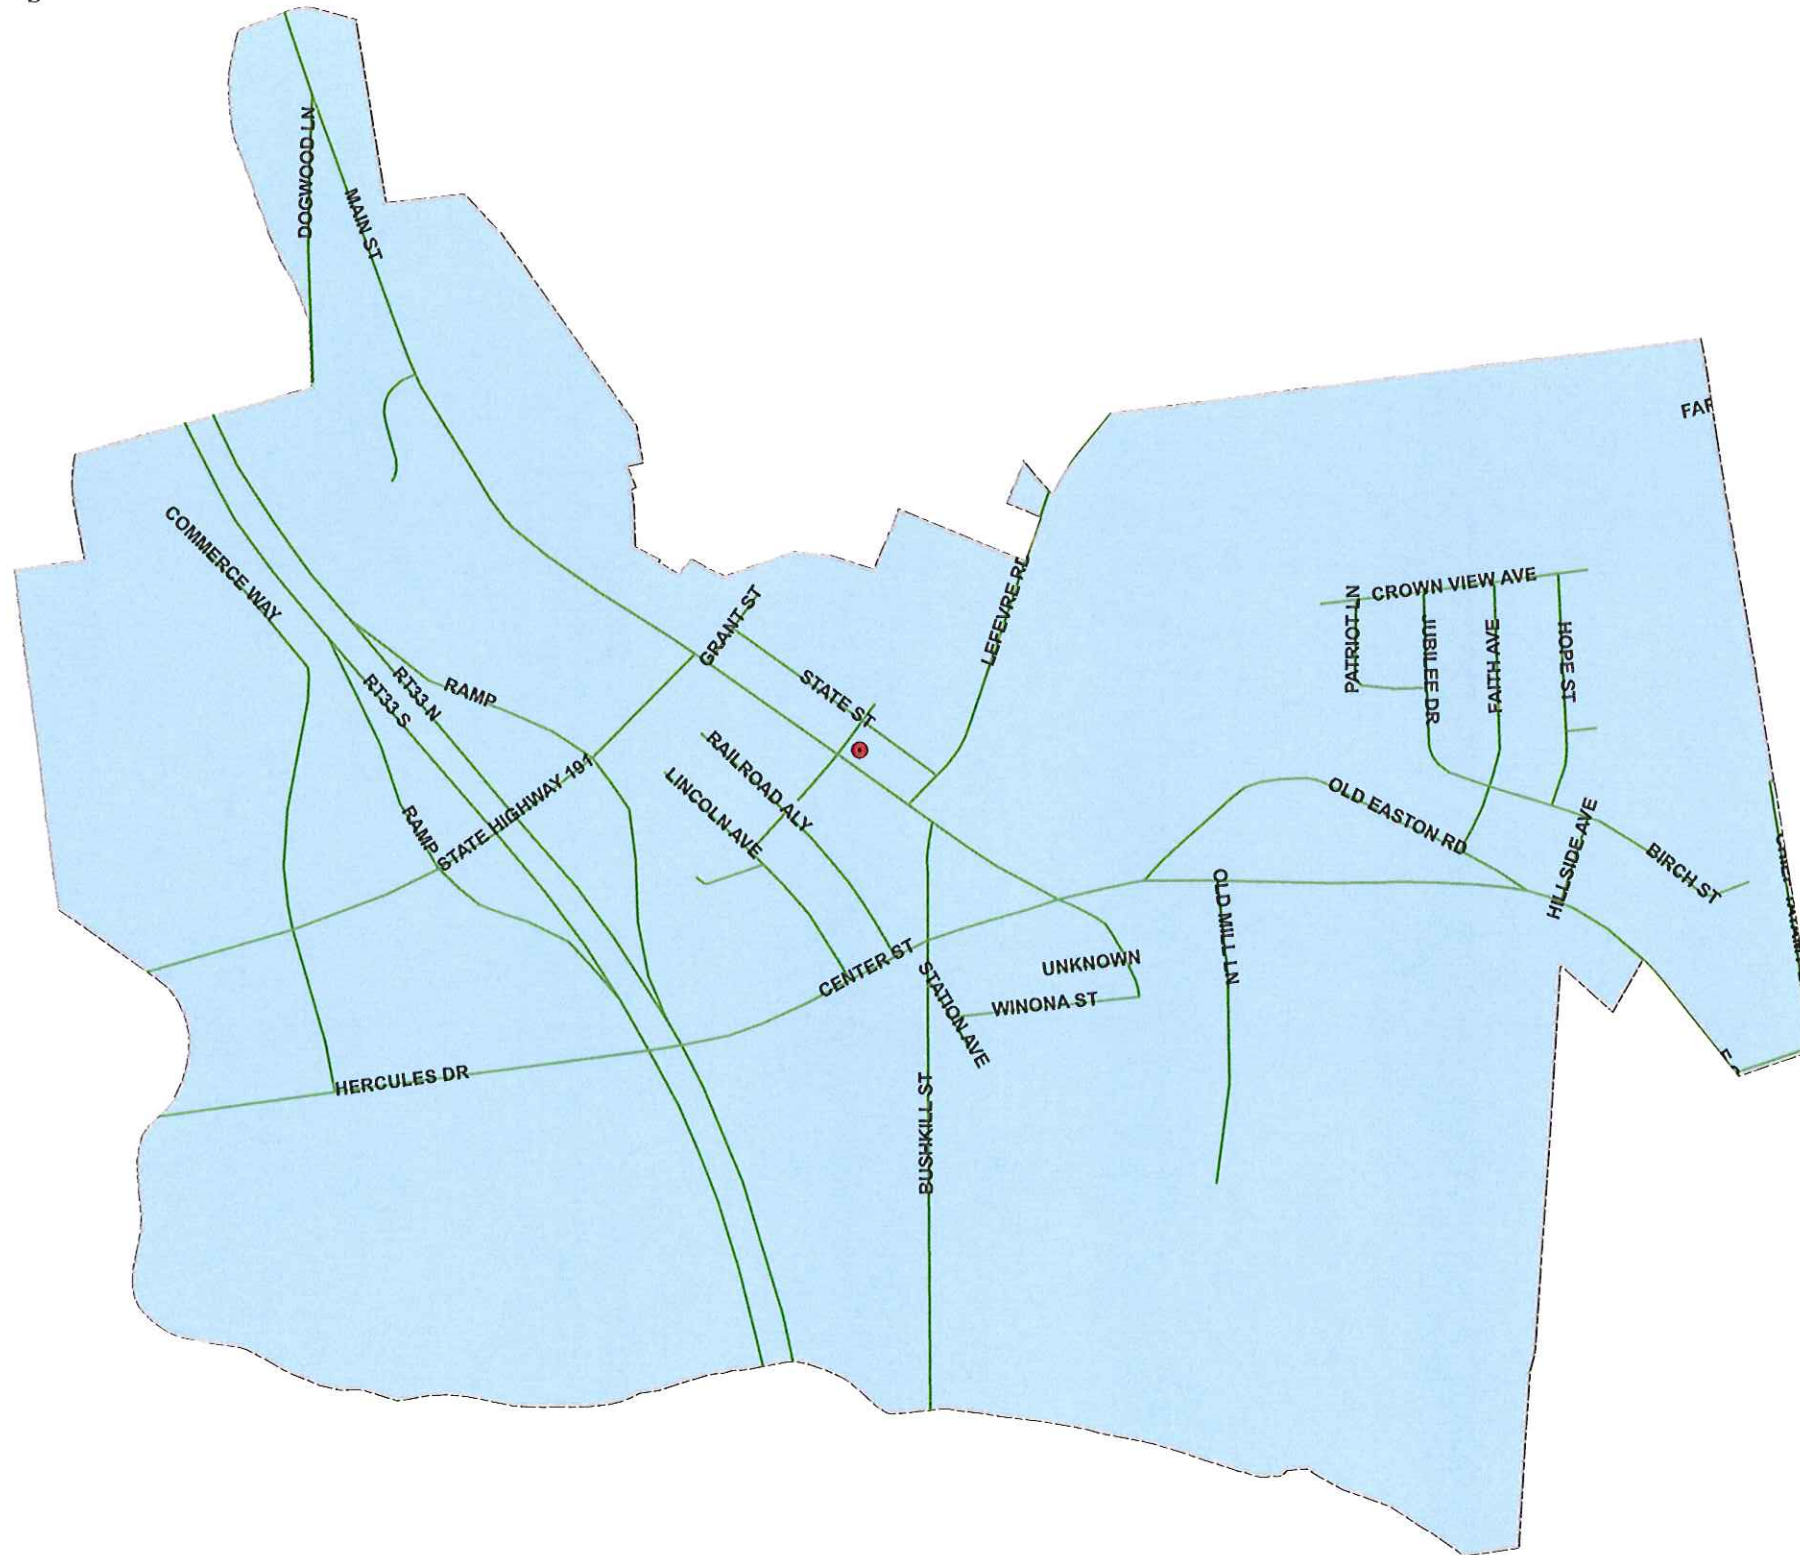

Stockertown Borough Voting District

Legend

- Street
- Polling Location - Municipal Bldg, 212 Main St
- Stockertown

| STREET |
|-----------------|
| ARIEL CT |
| BIRCH ST |
| BUSHKILL ST |
| CENTER ST |
| CHIEF TATAMY LN |
| COMMERCE WAY |
| CROWN VIEW AVE |
| DOGWOOD LN |
| E CENTER ST |
| FAITH AVE |
| FARRCROFT DR |

| STREET |
|---------------|
| FREEDOM WAY |
| GRANT ST |
| HERCULES DR |
| HILLSIDE AVE |
| HOPE ST |
| JUBILEE DR |
| LEFEVRE RD |
| LINCOLN AVE |
| MAIN ST |
| OLD EASTON RD |
| OLD MILL LN |

| STREET |
|-------------------|
| PATRIOT LN |
| RAILROAD ALY |
| STATE HIGHWAY 191 |
| STATE ST |
| STATION AVE |
| TATAMY RD |
| W CENTER ST |
| WERKHEISER ST |
| WINONA ST |