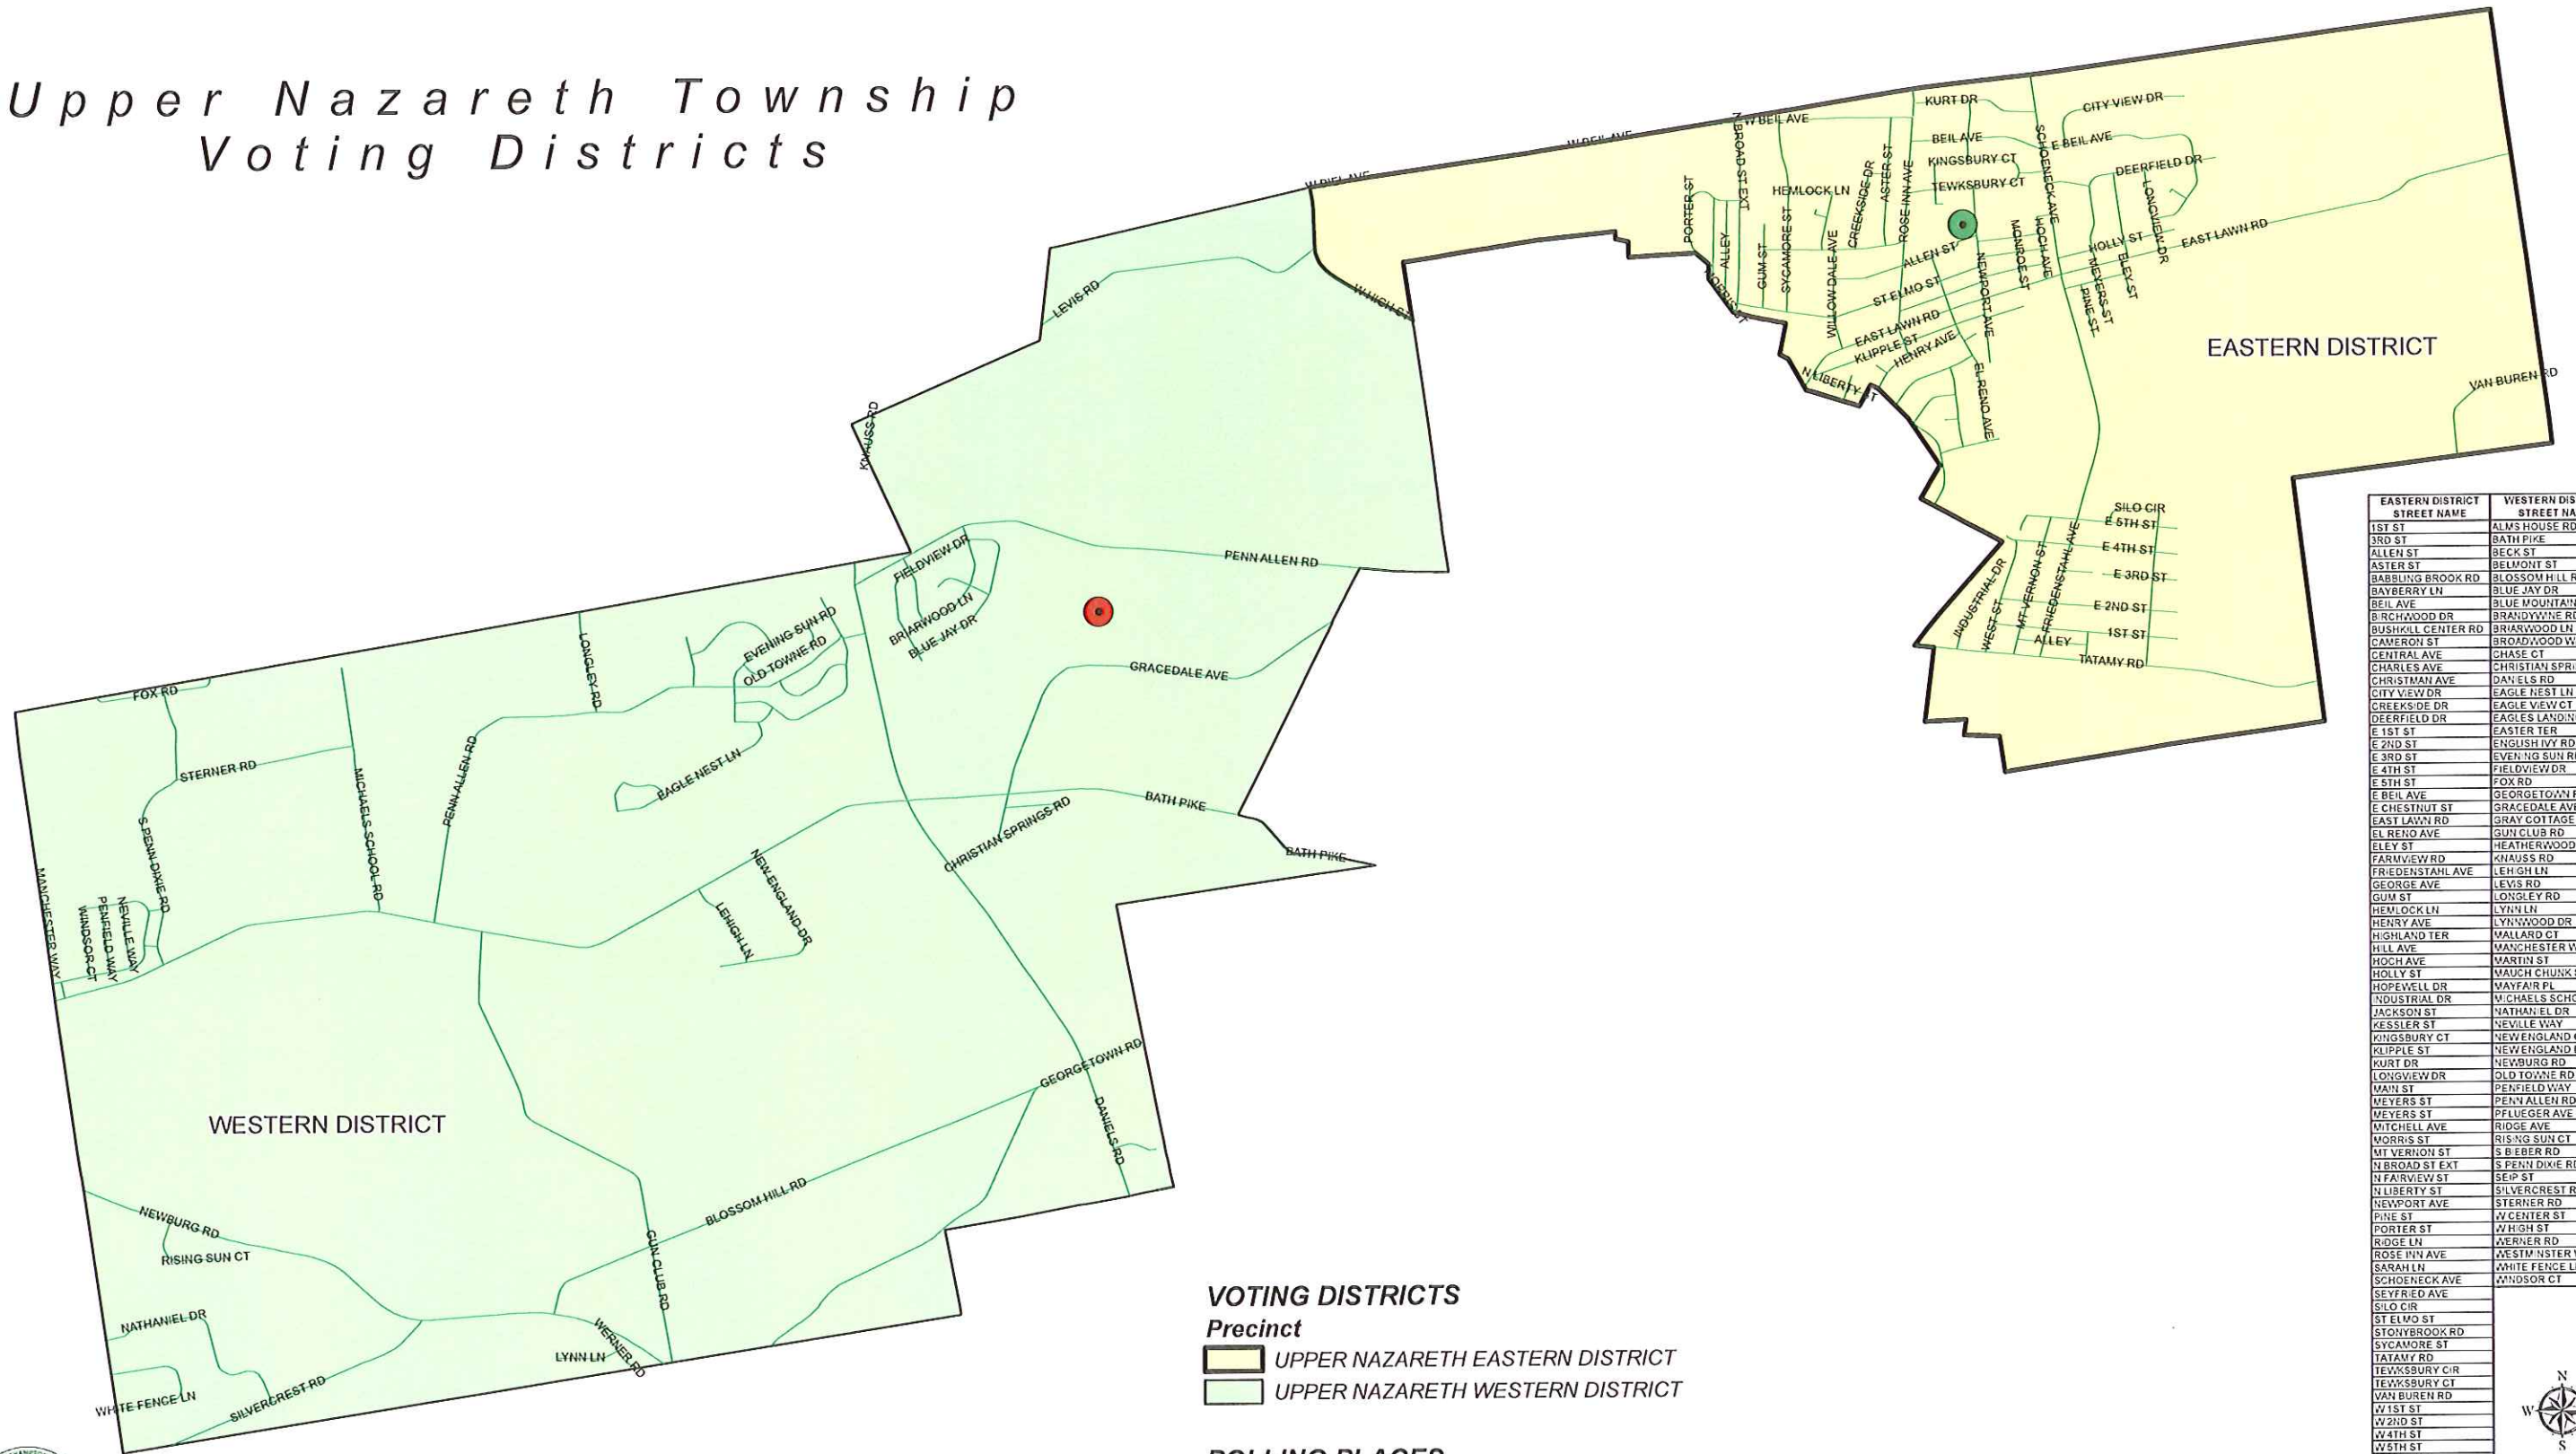

Upper Nazareth Township Voting Districts

EASTERN DISTRICT STREET NAME	WESTERN DISTRICT STREET NAME
1ST ST	ALMS HOUSE RD
3RD ST	BATH PIKE
ALLEN ST	BECK ST
ASTER ST	BELMONT ST
BABBLING BROOK RD	BLOSSOM HILL RD
BAYBERRY LN	BLUE JAY DR
BEIL AVE	BLUE MOUNTAIN LN
BIRCHWOOD DR	BRANDYWINE RD
BUSHKILL CENTER RD	BRANWOOD LN
CAMERON ST	BROADWOOD WAY
CENTRAL AVE	CHASE CT
CHARLES AVE	CHRISTIAN SPRINGS RD
CHRISTMAN AVE	DANIELS RD
CITY VIEW DR	EAGLE NEST LN
CREEKSIDE DR	EAGLE VIEW CT
DEERFIELD DR	EAGLES LANDING DR
E 1ST ST	EASTER TER
E 2ND ST	ENGLISH IVY RD
E 3RD ST	EVENING SUN RD
E 4TH ST	FIELDVIEW DR
E 5TH ST	FOX RD
E BEIL AVE	GEORGETOWN RD
E CHESHUT ST	GRACEDALE AVE
EAST LAWN RD	GRAY COTTAGE LN
EL RENO AVE	GUN CLUB RD
ELEY ST	HEATHERWOOD WAY
FARMVIEW RD	KNAUSS RD
FRIEDENSTHAL AVE	LEIGH LN
GEORGE AVE	LEVIS RD
GUM ST	LONGLEY RD
HEMLOCK LN	LYNN LN
HENRY AVE	LYNNWOOD DR
HIGHLAND TER	WALLARD CT
HILL AVE	MANCHESTER WAY
HOOCH AVE	MARTIN ST
HOLLY ST	MAUGH CHUNK ST
HOPEWELL DR	MAYFAIR PL
INDUSTRIAL DR	MICHAELS SCHOOL RD
JACKSON ST	NATHANIEL DR
KESSLER ST	NEVILLE WAY
KINGSBURY CT	NEW ENGLAND CT
KLIPPLE ST	NEW ENGLAND DR
KURT DR	NEWBURG RD
LONGVIEW DR	OLD TOWNE RD
MAIN ST	PENFIELD WAY
MEYERS ST	PENN ALLEN RD
MEYERS ST	PFLUEGER AVE
MITCHELL AVE	RIDGE AVE
NORRIS ST	RISING SUN CT
MT VERNON ST	S BEBER RD
N BROAD ST EXT	S PENN DIXIE RD
N FAIRVIEW ST	SEIP ST
N LIBERTY ST	SILVERCREST RD
NEWPORT AVE	STERNER RD
PIKE ST	W CENTER ST
PORTER ST	W HIGH ST
RODGE LN	WERNER RD
ROSE PIN AVE	WESTMINSTER WAY
SARAH LN	WHITE FENCE LN
SCHOENECK AVE	WINDSOR CT
SEYFRIED AVE	
SILLO CIR	
ST ELPO ST	
STONYBROOK RD	
SYCAMORE ST	
TATAMY RD	
TEWKSBURY CIR	
TEWKSBURY CT	
VAN BUREN RD	
W 1ST ST	
W 2ND ST	
W 3RD ST	
W 4TH ST	
W 5TH ST	
W ALLEN ST	
W BEIL AVE	
W HIGH ST	
W HIGHLAND TER	
WAYNE ALLEY	
WAYNE ST	
WEST ST	
WILLOWDALE AVE	