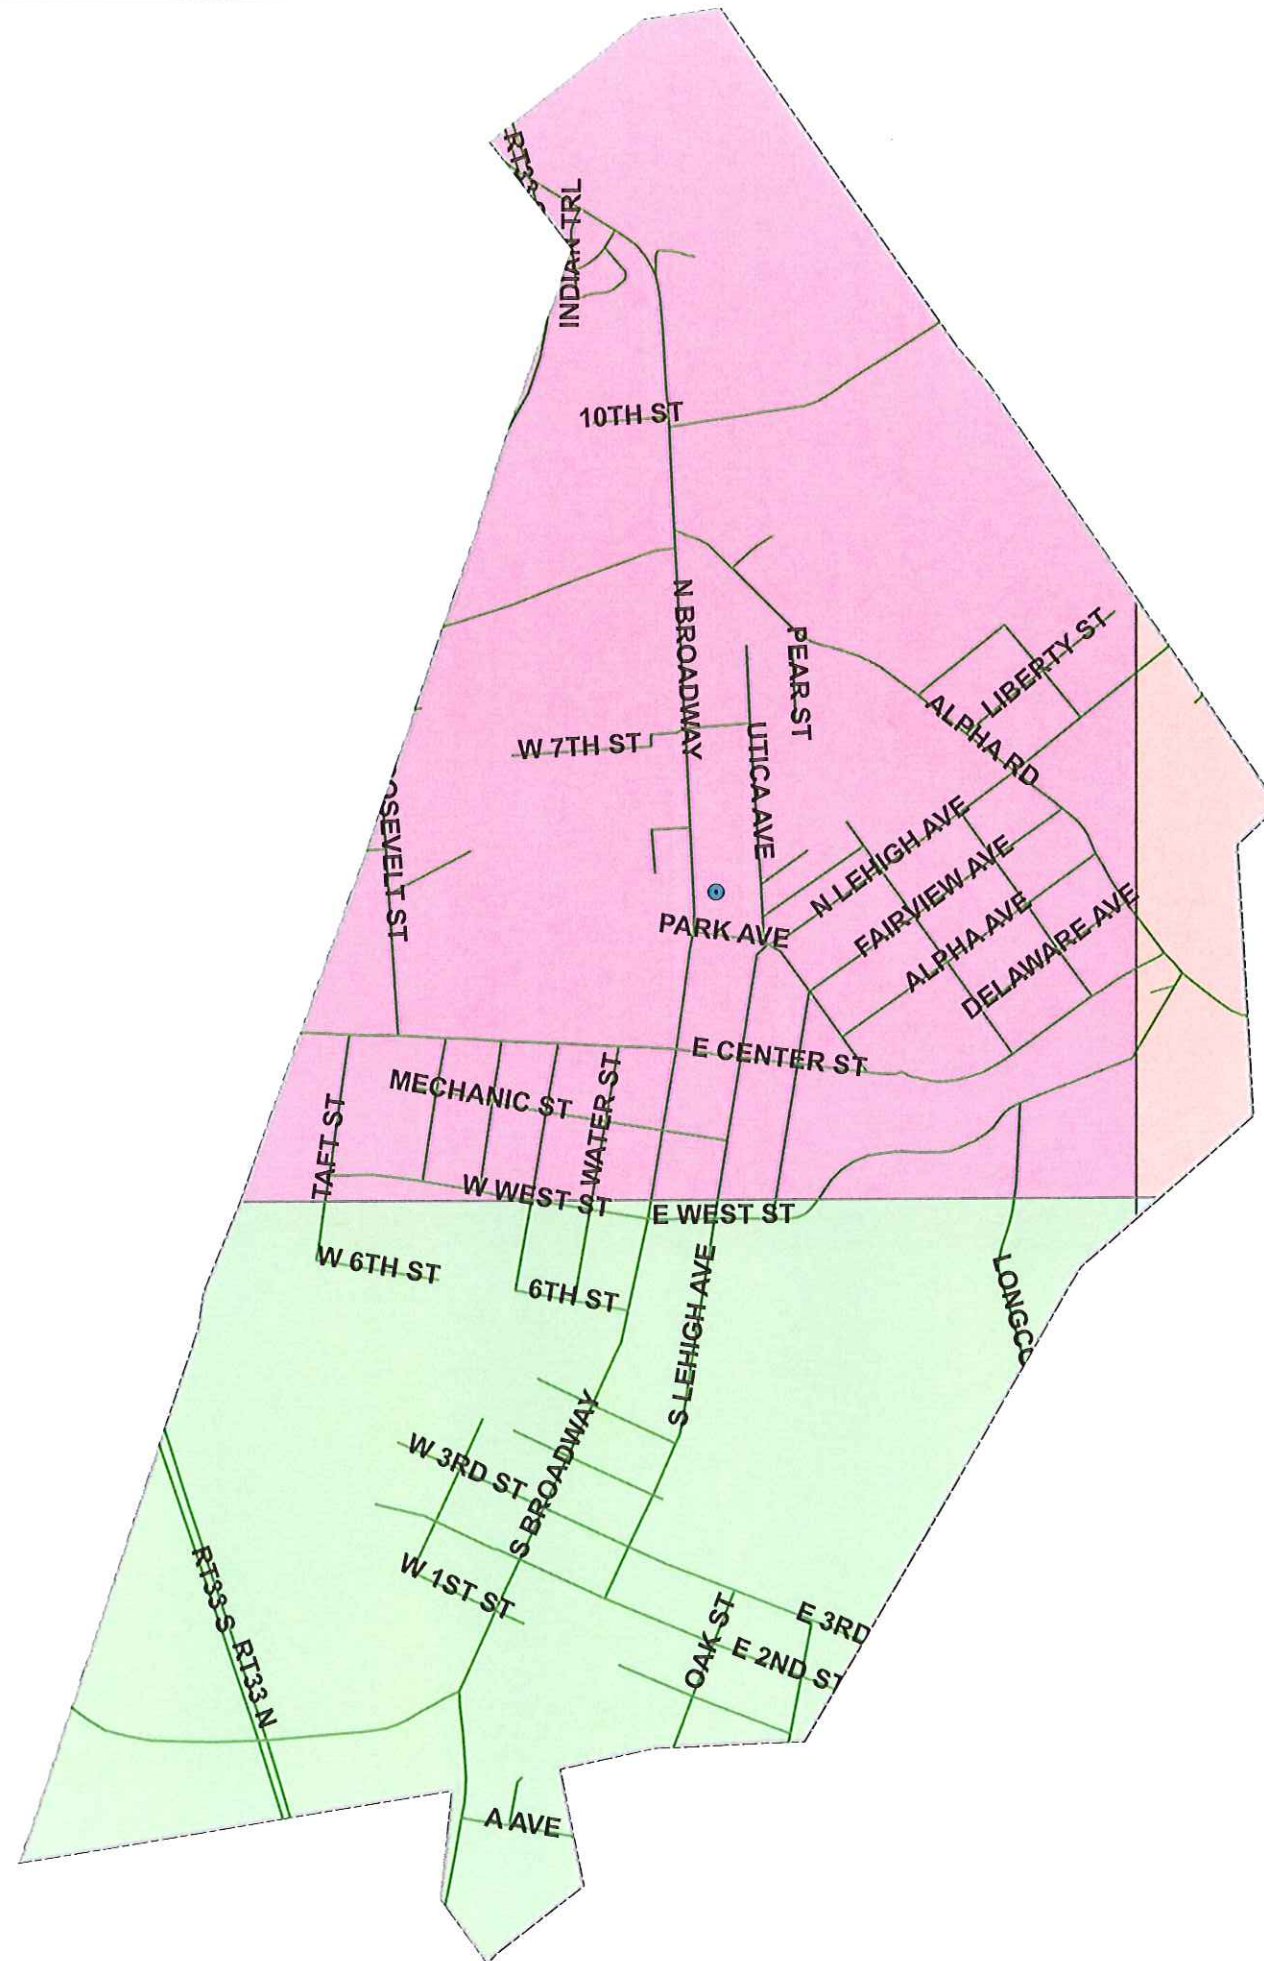

# Wind Gap Borough Voting District

**Legend**

- Street
- Polling Location - Wind Gap Fire Co, Broadway St

**Grid Tiles**

- L16
- L17
- M16
- M17

STREET	Tile	STREET	Tile	STREET	Tile
6TH ST	L16	10TH ST	L17	PEAR ST	L17
A AVE	L16	7TH ST	L17	POPLAR ST	L17
CHERRY ST	L16	8TH ST	L17	RAILROAD AVE	L17
E 1ST ST	L16	ALPHA AVE	L17	ROOSEVELT ST	L17
E 2ND ST	L16	ALPHA RD	L17	S BROADWAY	L17
E 3RD ST	L16	BURDETTE ST	L17	S FAIRVIEW AVE	L17
E 4TH ST	L16	CONSTITUTION AVE	L17	S LEHIGH AVE	L17
E 5TH ST	L16	DELAWARE AVE	L17	TAFT ST	L17
E MOORESTOWN RD	L16	DIAMOND AVE	L17	TRIBE LN	L17
E WEST ST	L16	E CENTER ST	L17	UTICA AVE	L17
LONGCORE RD	L16	E CONSTITUTION AVE	L17	W 7TH ST	L17
MALE RD	L16	E WEST ST	L17	W CENTER ST	L17
OAK ST	L16	FAIRVIEW AVE	L17	W WEST ST	L17
S BROADWAY	L16	GENOGA ST	L17	WASHINGTON ST	L17
S CHESTNUT ST	L16	INDIAN TRL	L17	WATER ST	L17
S FAIRVIEW AVE	L16	JASON TER	L17	WOOD ST	L17
S LEHIGH AVE	L16	JEFFERSON ST	L17	WOODWARD AVE	L17
TAFT ST	L16	KATHRYN ST	L17		
W 1ST ST	L16	LIBERTY ST	L17	<b>STREET</b>	<b>Tile</b>
W 2ND ST	L16	LINCOLN ST	L17	ALPHA RD	M17
W 3RD ST	L16	LONGCORE RD	L17	CONSTITUTION AVE	M17
W 4TH ST	L16	MAPLE ST	L17	E CENTER ST	M17
W 5TH ST	L16	MECHANIC ST	L17	E WEST ST	M17
W 6TH ST	L16	N BROADWAY	L17	LACKAWANNA AVE	M17
WASHINGTON ST	L16	N LEHIGH AVE	L17	LINWOOD AVE	M17
WATER ST	L16	OAKWOOD AVE	L17	MACK RD	M17
		PARK AVE	L17	N LEHIGH AVE	M17