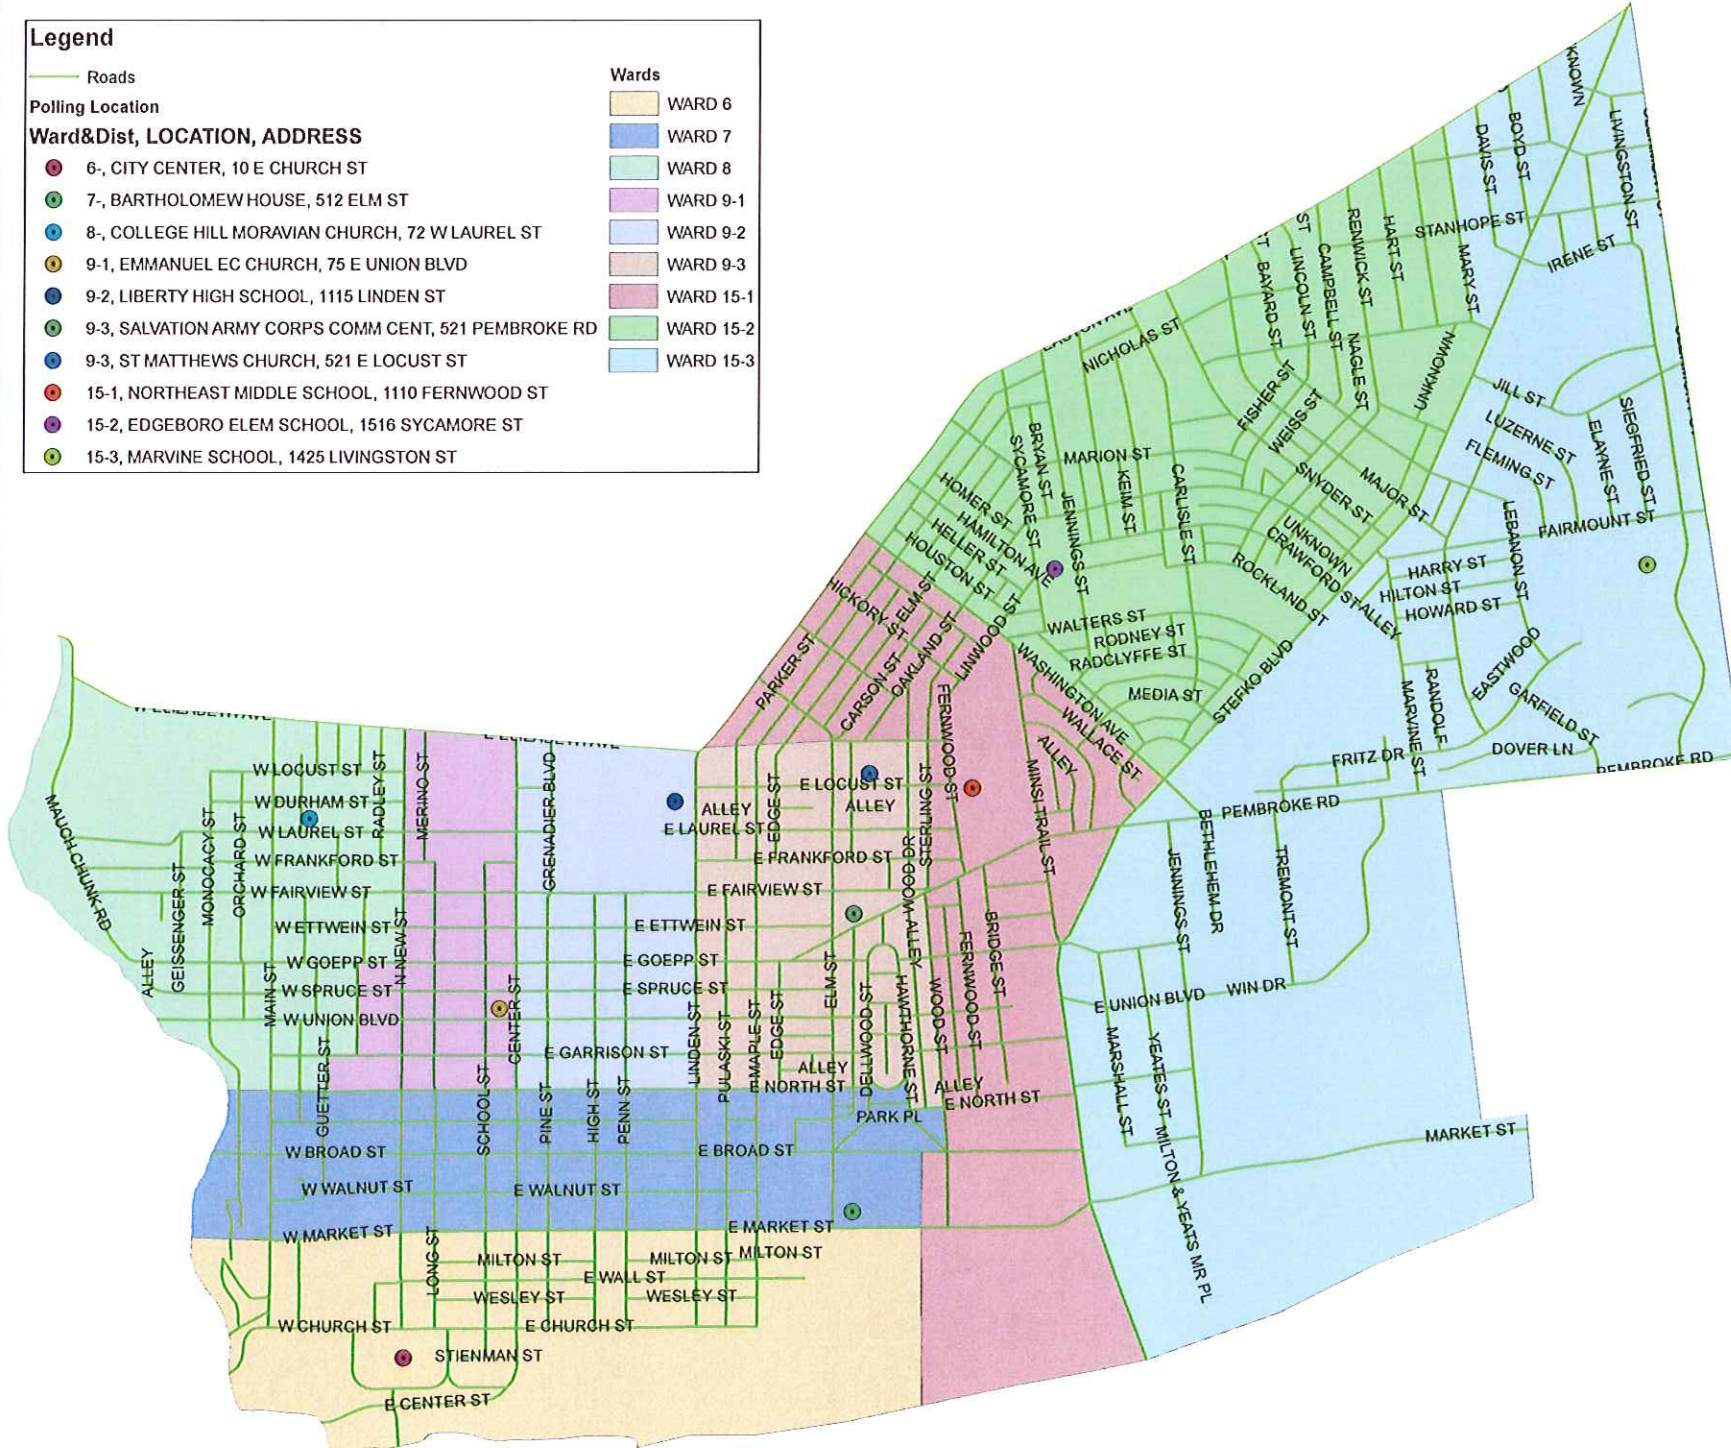

City of Bethlehem Central Wards Voting District

Legend

— Roads

Wards

Polling Location

Ward&Dist, LOCATION, ADDRESS

- 6-, CITY CENTER, 10 E CHURCH ST
- 7-, BARTHOLOMEW HOUSE, 512 ELM ST
- 8-, COLLEGE HILL MORAVIAN CHURCH, 72 W LAUREL ST
- 9-1, EMMANUEL EC CHURCH, 75 E UNION BLVD
- 9-2, LIBERTY HIGH SCHOOL, 1115 LINDEN ST
- 9-3, SALVATION ARMY CORPS COMM CENT, 521 PEMBROKE RD
- 9-3, ST MATTHEWS CHURCH, 521 E LOCUST ST
- 15-1, NORTHEAST MIDDLE SCHOOL, 1110 FERNWOOD ST
- 15-2, EDGEBORO ELEM SCHOOL, 1516 SYCAMORE ST
- 15-3, MARVINE SCHOOL, 1425 LIVINGSTON ST

Wards

- WARD 6
- WARD 7
- WARD 8
- WARD 9-1
- WARD 9-2
- WARD 9-3
- WARD 15-1
- WARD 15-2
- WARD 15-3

STREET	Ward & District
CENTER ST	6
E CENTER ST	6
E CHURCH ST	6
E LEHIGH ST	6
E MARKET ST	6
E SAKON PL	6
E WALL ST	6
ELM ST	6
HECKWELDER PL	6
HIGH ST	6
LINDEN ST	6
LONG ST	6
MAIN ST	6
MAPLE ST	6
MILTON ST	6
N NEW ST	6
OHIO RD	6
OLD YORK RD	6
PENN ST	6
PINE ST	6
PULASKI ST	6
SCHOOL ST	6
STIENMAN ST	6
W CHURCH ST	6
W LEHIGH ST	6
W MARKET ST	6
W SAKON PL	6
W WALL ST	6
WESLEY ST	6

STREET	Ward & District
CARSON ST	7
CENTER ST	7
DELLWOOD ST	7
E BROAD ST	7
E MARKET ST	7
E NORTH CIR	7
E RASPBERRY ST	7
E WALNUT ST	7
EDGE ST	7
ELM ST	7
GOUNDIE ST	7
GUETTER ST	7
HAWTHORNE ST	7
HECKWELDER PL	7
HIGH ST	7
LINDEN ST	7
LONG ST	7
MAIN ST	7
MAPLE ST	7
MASSLICH ST	7
MONOCACY ST	7
N NEW ST	7
NEVIN PL	7
OLD YORK RD	7
PARK PL	7
PENN ST	7
PINE ST	7
PULASKI ST	7
RUBLE ST	7
SCHOOL ST	7
W BROAD ST	7
W MARKET ST	7
W NORTH ST	7
W RASPBERRY ST	7
W WALNUT ST	7